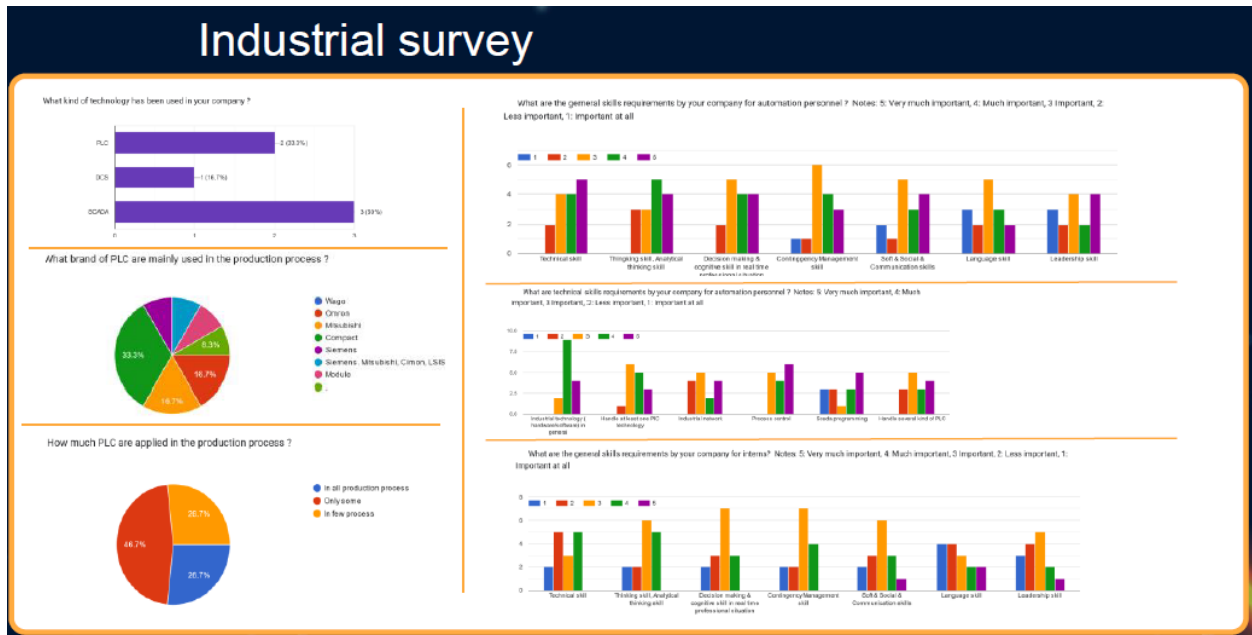

Survey

Name of the company:

1. EDL
2. Government factory
3. Vientiane security and IT systems
4. CS engergy.CO.LTD
5. ELEKTROKONS Co., Ltd
6. Hoya lao
7. Bando densen laos company
8. Loma kham company
9. Kj global company
10. Hongthong
11. Veaphet
12. Kuea natoï company
13. Tongyang company
14. Mitzuzu company
15. DEAHAN company