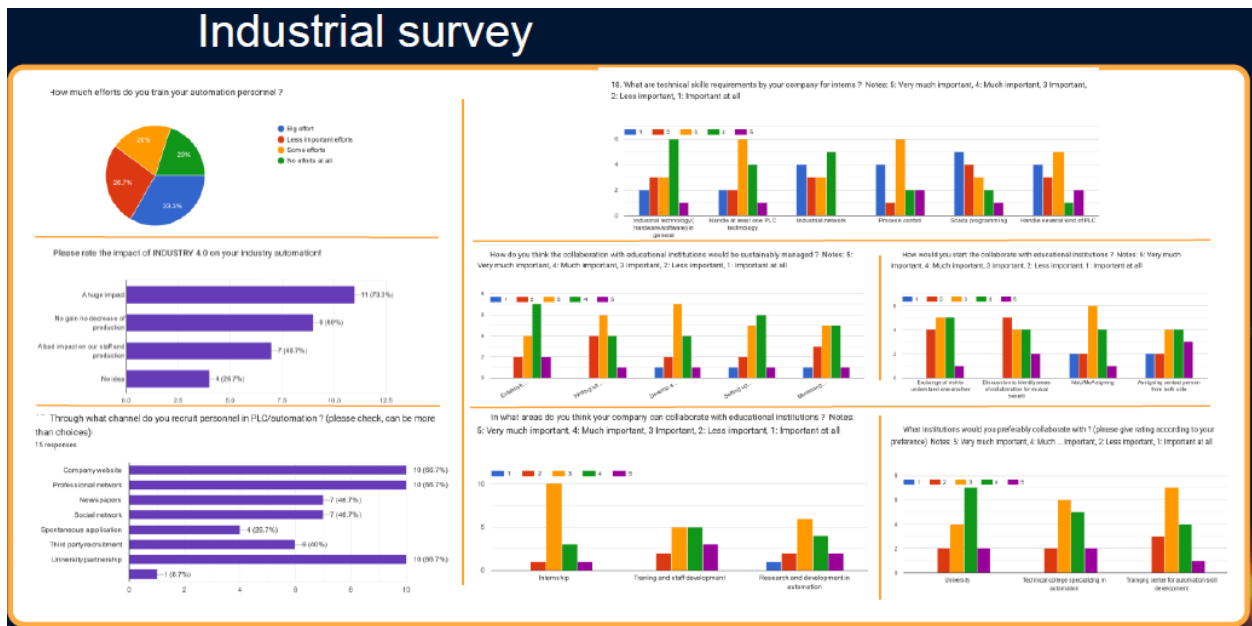

Survey

Name of the company:

1. EDL
2. Government factory
3. Vientiane security and IT systems
4. CS engergy.CO.LTD
5. ELEKTROKONS Co., Ltd
6. Hoya lao
7. Bando densen laos company
8. Loma kham company
9. Kj global company
10. Hongthong
11. Veaphet
12. Kuea natoï company
13. Tongyang company
14. Mitzuzu company
15. DEAHAN company